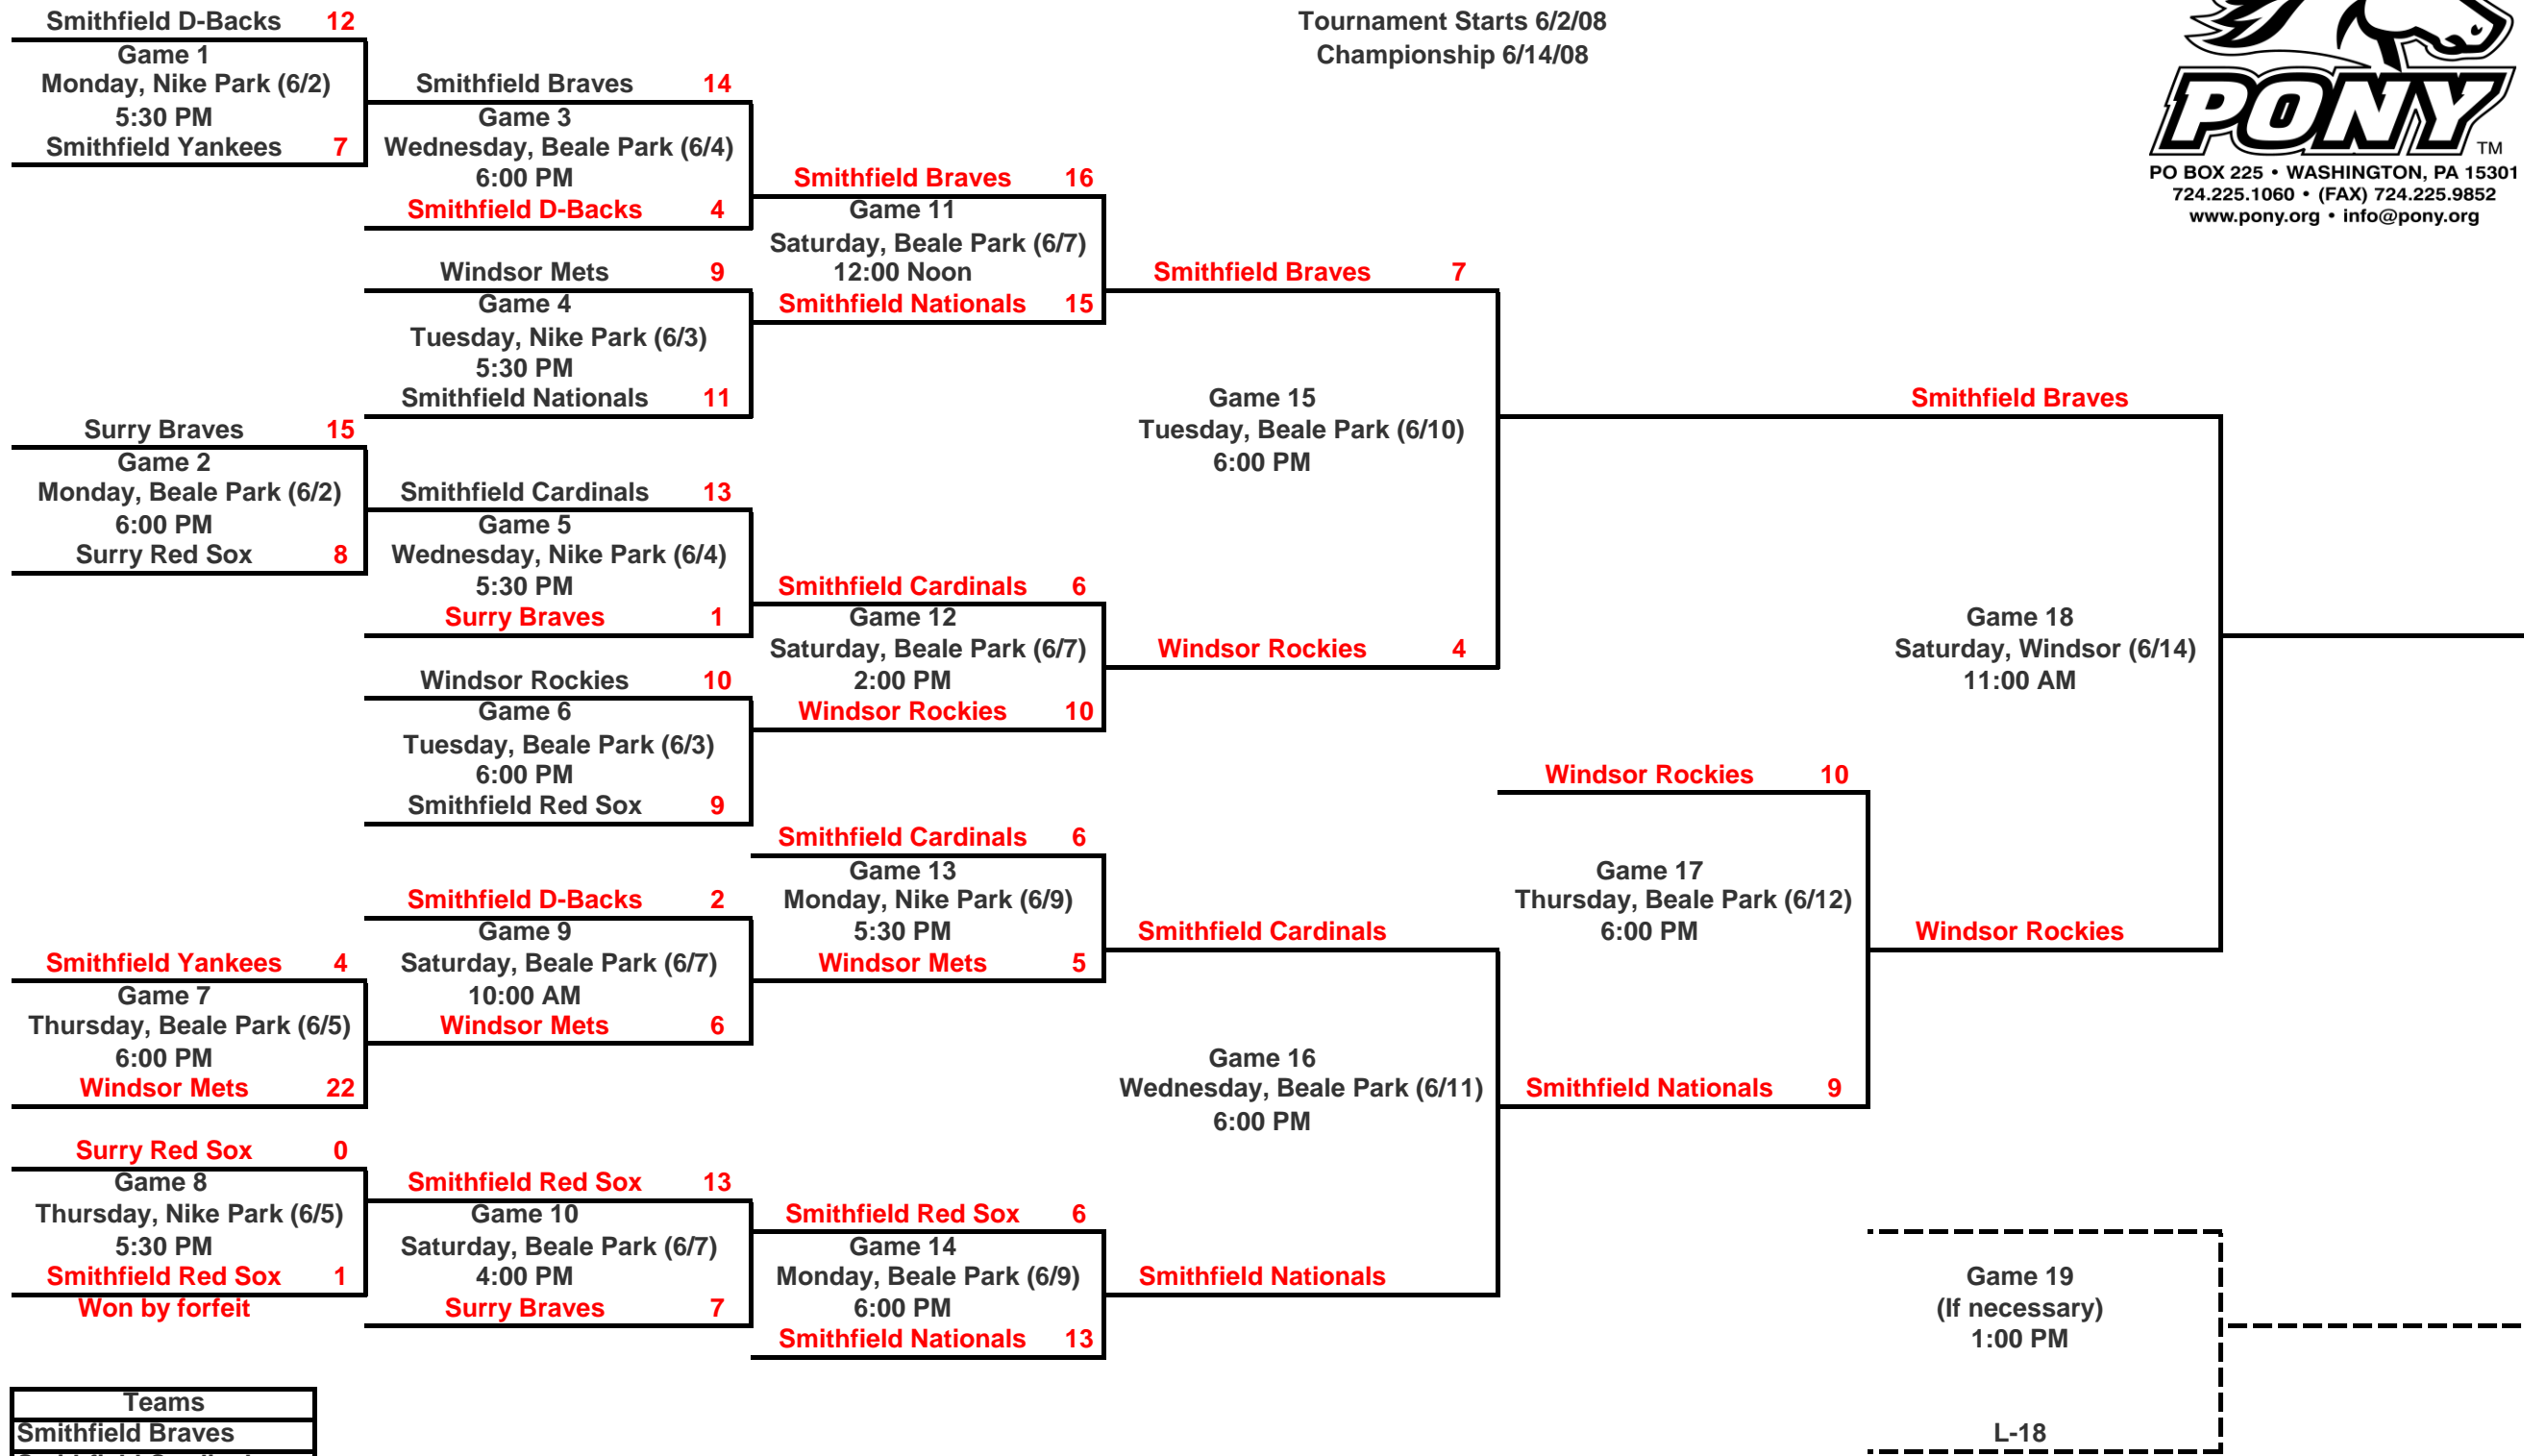

TEN TEAM DOUBLE ELIMINATION

2008 MUSTANG TOURNAMENT

Updated 6/13/08

Tournament Starts 6/2/08
Championship 6/14/08

Teams
Smithfield Braves
Smithfield Cardinals
Windsor Rockies
Windsor Mets
Smithfield Nationals
Smithfield Red Sox
Surry Braves
Smithfield D-Backs
Smithfield Yankees
Surry Red Sox

Tournament Director
Bill Morehead (H) 757-238-8178 (W) 757-688-6686

Tournament Location
Beale Park, Smithfield
Nike Park, Smithfield

Game 19
(If necessary)
1:00 PM

L-18